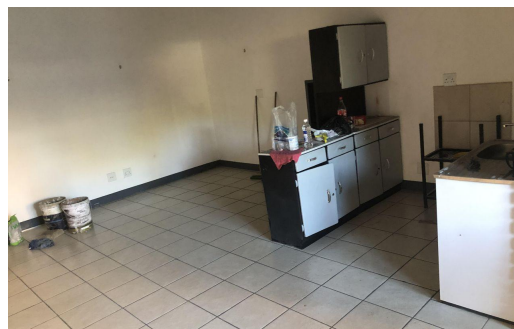

R5,600 pm

Apartment To Let in Pretoria Central

FLOOR SIZE	70m²	GARAGES	-
LAND SIZE	-	PARKINGS	1
BEDROOMS	2	FLATLETS	-
BATHROOMS	1	DOMESTIC ACCOM.	-
KITCHENS	1		
LOUNGES	1		
DINING ROOMS	1		
STUDIES	-		

Sonette Byrne
0620846173
sonette@highpointrentals.co.za