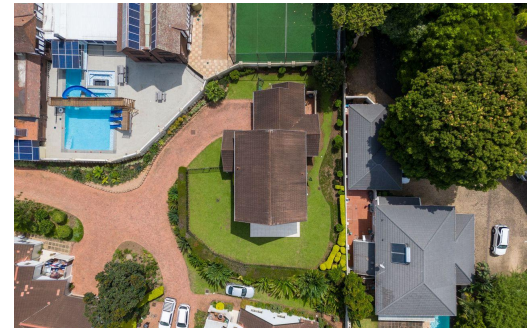

3

2.5

2

R4,500,000

Townhouse For Sale in Westville

FLOOR SIZE	300m ²	GARAGES	2
LAND SIZE	15,682m ²	PARKINGS	-
BEDROOMS	3	FLATLETS	-
BATHROOMS	2.5	DOMESTIC ACCOM.	-
KITCHENS	1	PETS ALLOWED	Yes
LOUNGES	1		
DINING ROOMS	1		
STUDIES	-		