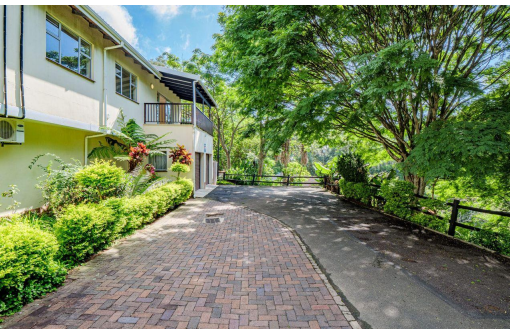

3

2

2

R1,600,000

Townhouse For Sale in Atholl Heights

FLOOR SIZE	165m ²	GARAGES	2
LAND SIZE	4,844m ²	PARKINGS	-
BEDROOMS	3	FLATLETS	-
BATHROOMS	2	DOMESTIC ACCOM.	-
KITCHENS	1	PETS ALLOWED	Yes
LOUNGES	1		
DINING ROOMS	1		
STUDIES	-		