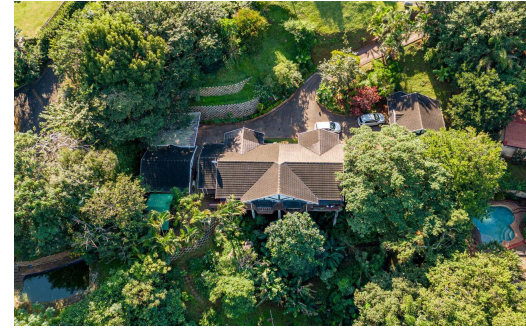

 3

 2

 2

R1,700,000

Townhouse For Sale in Dawncliffe

FLOOR SIZE	139m ²	GARAGES	2
LAND SIZE	3,827m ²	PARKINGS	2
BEDROOMS	3	FLATLETS	-
BATHROOMS	2	DOMESTIC ACCOM.	1
KITCHENS	1	PETS ALLOWED	Yes
LOUNGES	1		
DINING ROOMS	1		
STUDIES	-		