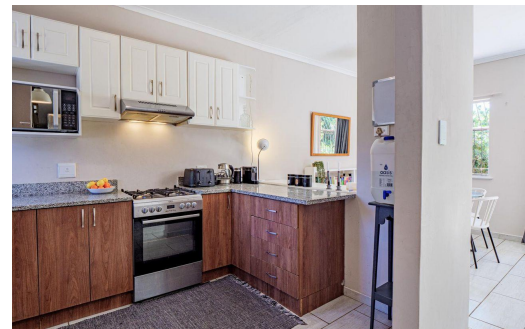

 2

 1

 1

R1,450,000

Townhouse For Sale in Hillcrest Central

| | | | |
|---------------------|---------------------|------------------------|-----|
| FLOOR SIZE | 120m ² | GARAGES | 1 |
| LAND SIZE | 6,505m ² | PARKINGS | - |
| BEDROOMS | 2 | FLATLETS | - |
| BATHROOMS | 1 | DOMESTIC ACCOM. | - |
| KITCHENS | 1 | PETS ALLOWED | Yes |
| LOUNGES | 1 | | |
| DINING ROOMS | 1 | | |
| STUDIES | - | | |