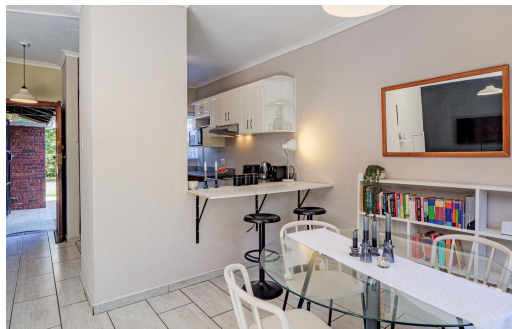

 2

 1

 1

R1,450,000

Townhouse For Sale in Hillcrest Central

| | | | |
|---------------------|---------------------|------------------------|-----|
| FLOOR SIZE | 120m ² | GARAGES | 1 |
| LAND SIZE | 6,505m ² | PARKINGS | - |
| BEDROOMS | 2 | FLATLETS | - |
| BATHROOMS | 1 | DOMESTIC ACCOM. | - |
| KITCHENS | 1 | PETS ALLOWED | Yes |
| LOUNGES | 1 | | |
| DINING ROOMS | 1 | | |
| STUDIES | - | | |