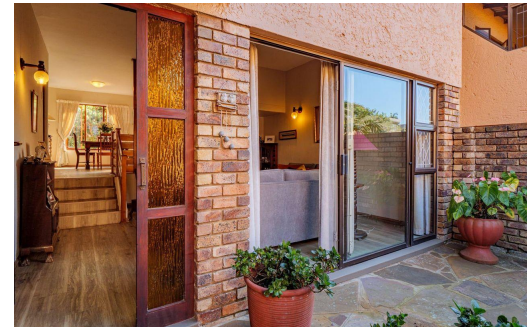

3

2.5

1

R1,750,000

Townhouse For Sale in Grayleigh

FLOOR SIZE	162m ²	GARAGES	1
LAND SIZE	9,576m ²	PARKINGS	-
BEDROOMS	3	FLATLETS	-
BATHROOMS	2.5	DOMESTIC ACCOM.	-
KITCHENS	1		
LOUNGES	1		
DINING ROOMS	1		
STUDIES	-		