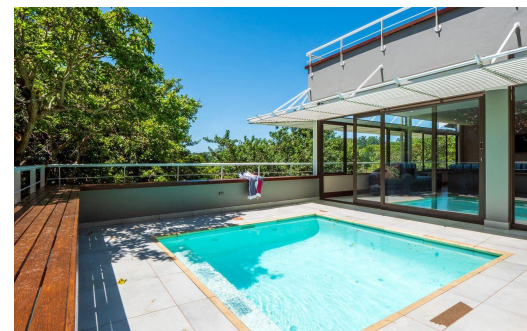

4

3.5

2

R2,750,000

House For Sale in Grayleigh

FLOOR SIZE	410m ²	GARAGES	2
LAND SIZE	2,116m ²	PARKINGS	-
BEDROOMS	4	FLATLETS	1
BATHROOMS	3.5	DOMESTIC ACCOM.	-
KITCHENS	1	POOL	Yes
LOUNGES	1	PETS ALLOWED	Yes
DINING ROOMS	1		
STUDIES	1		