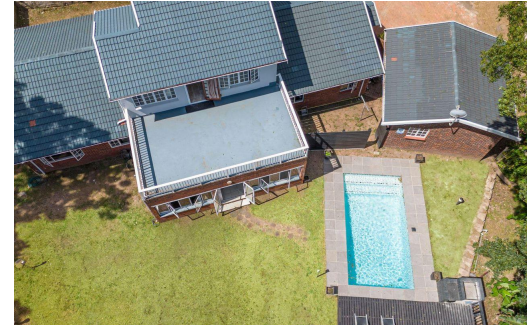

R2,400,000

House For Sale in Grayleigh

FLOOR SIZE	361m²	GARAGES	2
LAND SIZE	1,656m²	PARKINGS	1
BEDROOMS	5	FLATLETS	-
BATHROOMS	3.5	DOMESTIC ACCOM.	-
KITCHENS	1	POOL	Yes
LOUNGES	1.5	PETS ALLOWED	Yes
DINING ROOMS	1		
STUDIES	-		

RATES R2,377 pm (Estimated)

Precious Mbutho
082 523 9540
precious@shelley.co.za