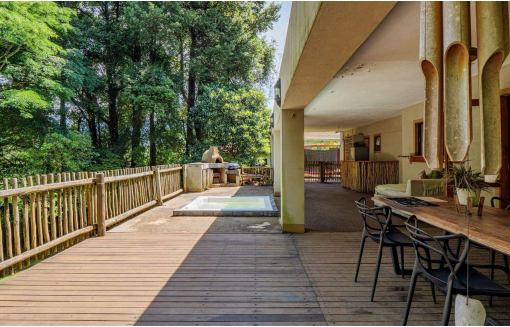

 3
 1
 -

R1,850,000

House For Sale in Hillcrest Park

FLOOR SIZE	316m ²	GARAGES	-
LAND SIZE	4,071m ²	PARKINGS	2
BEDROOMS	3	FLATLETS	-
BATHROOMS	1	DOMESTIC ACCOM.	1
KITCHENS	1	PETS ALLOWED	Yes
LOUNGES	2		
DINING ROOMS	1		
STUDIES	-		