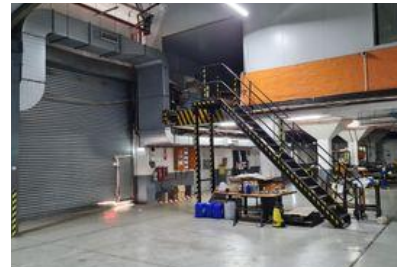

3,348m² Factory To Let in Prospecton Industrial

3348 square meter factory to rent in Prospecton - Near TOYOTA. Massive power, 1MW. And two Gantry Cranes (3.2 ton & 5 ton). Factory is well insulated with roof insulation, automated-sealed doors, and ducted air conditioning. Corporate offices, complete with meeting rooms, design rooms, av rooms, labs, etc. Would really suit companies dealing with robotics, design, component manufacturing, engineering, injection moulding, 3-D printing, die & tool casting, etc. Email me for breakdown of sizes, viewing appointments, etc. Minimum 3 year lease, terms negotiable.