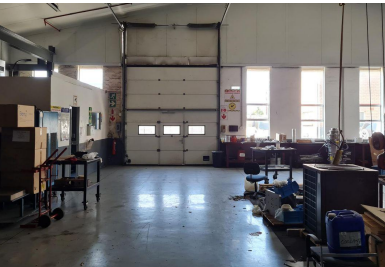

3,348m² Factory To Let in Prospecton Industrial

3348 square meter factory to rent in Prospecton - Near TOYOTA. Massive power, 1MW. And two Gantry Cranes (3.2 ton & 5 ton). Factory is well insulated with roof insulation, automated-sealed doors, and ducted air conditioning. Corporate offices, complete with meeting rooms, design rooms, av rooms, labs, etc. Would really suit companies dealing with robotics, design, component manufacturing, engineering, injection moulding, 3-D printing, die & tool casting, etc. Email me for breakdown of sizes, viewing appointments, etc. Minimum 3 year lease, terms negotiable.