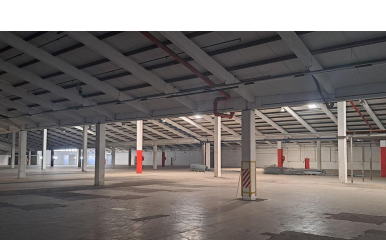

11,270m² Warehouse To Let in New Germany

This unit can be sub-divided to give you anything from 12100m up to 21000m. * Multiple roller doors * 6m height * 3000amps or plenty more if required * Dock levelers * Docking for side loading * On grade roller doors * Concrete yard * Sprinklers throughout * No load shedding * Close to M19 and central Pinetown * 24/7 security guards

Gross Monthly Rental	Lease Period	Availability	Annual Escalation
-	Negotiable	Specific Date	-

Lease Includes
This complex does not experience load shedding

Zoning	Industrial	Power 3 Phase	Yes
Building Name	-	Security	Yes
Floor Size (m ²)	11,270m ²	Air Conditioning	Yes
Land Size (m ²)	-	Parking Bays	-