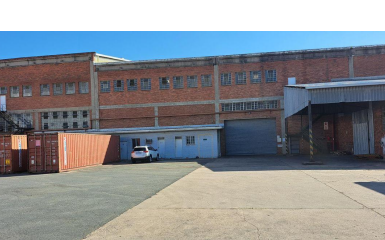

3,140m² Warehouse To Let in New Germany

Secure complex - 24/7 security guards Large yard 2 x roller shutter doors THIS COMPLEX DOES NOT EXPERIENCE LOAD SHEDDING

Gross Monthly Rental	Lease Period	Availability	Annual Escalation
-	Negotiable	Immediately	-

Zoning	Industrial	Power 3 Phase	Yes
Building Name	-	Security	Yes
Floor Size (m ²)	3,140m ²	Air Conditioning	No
Land Size (m ²)	-	Parking Bays	-

Dave Clements

0828819224
dave@rasmussenproperties.co.za

Telephone 031 563 1567
Email admin@rasmussenproperties.co.za