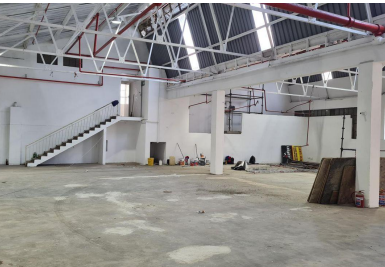

2,000m² Factory To Let in Congella

2000 square meter factory to rent in Congella. Prominent, highly visible, corner property on busy Sydney Rd. 3 roller shutter doors (2 off the side road, and 1 from the back street). 3 phase - 250 amps. Good height, with natural lighting. Sprinklers. Ground and first floor offices. Plenty factory staff facilities: canteen, ablutions, change rooms, etc. Currently under refurbishment. Available immediately. Contact me to view.