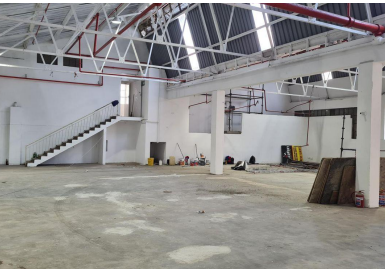

2,000m² Factory To Let in Congella

2000 square meter factory to rent in Congella. Prominent, highly visible, corner property on busy Sydney Rd. 3 roller shutter doors (2 off the side road, and 1 from the back street). 3 phase - 250 amps. Good height, with natural lighting. Sprinklers. Ground and first floor offices. Plenty factory staff facilities: canteen, ablutions, change rooms, etc. Currently under refurbishment. Available immediately. Contact me to view.