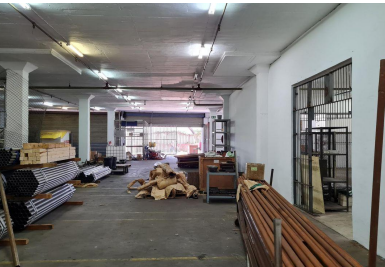

1,277m<sup>2</sup> Factory To Let in Jacobs

1277 square meter factory to rent in Jacobs. Own entrance, with easy access for big trucks (containers, flatbeds, etc). 2 roller shutter doors on grade. 3 phase - 120 amps. Small open plan office. Ablutions. Suit engineering, fabrication, etc. Contact me to view.