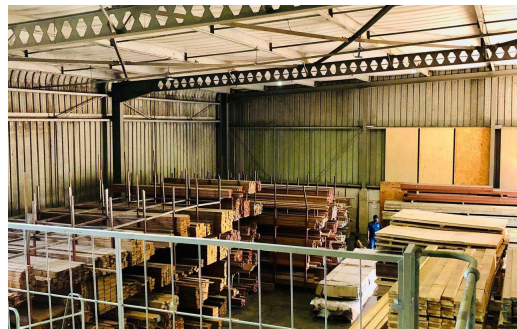


 6

 -

R80 per m²

518m² Mini Factory To Let in Shakas Head

LAND SIZE -
FLOOR SIZE 518m²
ZONING Industrial
AIR CONDITIONING Yes

OPEN PARKINGS 6

Todd Rasmussen
0769797786

todd@rasmussenproperties.co.za