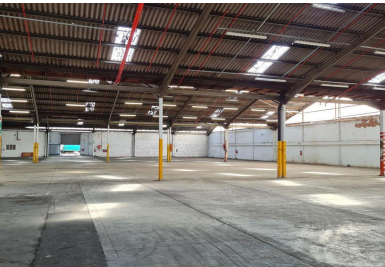

4,479m² Warehouse To Let in Mobeni

4479 square meter, stand-alone warehouse in a secure complex in Mobeni. Available to Rent given 1 month notice. Contact me to view. Will go quick.

Gross Monthly Rental	Lease Period	Availability	Annual Escalation
-	36 months	Immediately	-