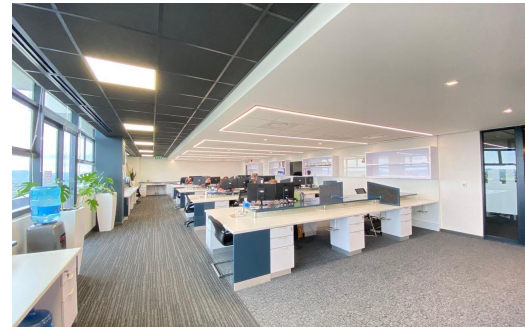

-  
 47

**R27,700,650**

**913m<sup>2</sup> Office For Sale in Hyde Park**

**LAND SIZE** -  
**FLOOR SIZE** 913m<sup>2</sup>  
**ZONING** Commercial  
**SECURITY** Yes  
**AIR CONDITIONING** Yes

**BASEMENT PARKINGS** 47