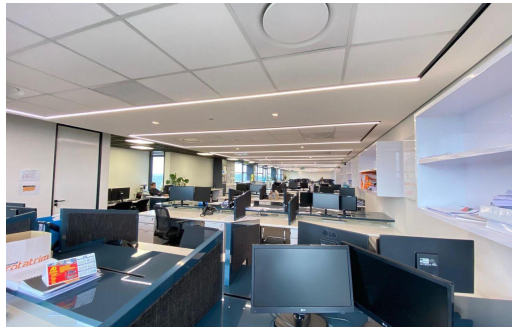

-  
 47

**R27,700,650**

**913m<sup>2</sup> Office For Sale in Hyde Park**

**LAND SIZE** -  
**FLOOR SIZE** 913m<sup>2</sup>  
**ZONING** Commercial  
**SECURITY** Yes  
**AIR CONDITIONING** Yes

**BASEMENT PARKINGS** 47