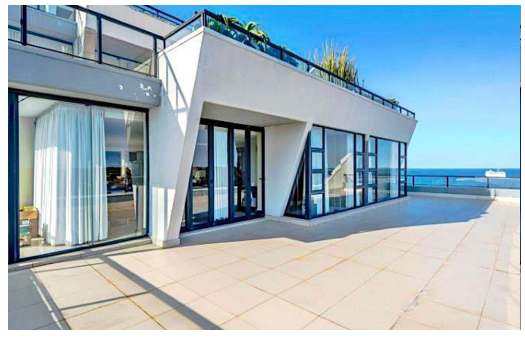

 4
 3
 -

R10,950,000

Apartment For Sale in Point

FLOOR SIZE	440m ²	GARAGES	-
LAND SIZE	-	PARKINGS	4
BEDROOMS	4	FLATLETS	-
BATHROOMS	3	DOMESTIC ACCOM.	-
KITCHENS	1		
LOUNGES	1		
DINING ROOMS	-		
STUDIES	-		