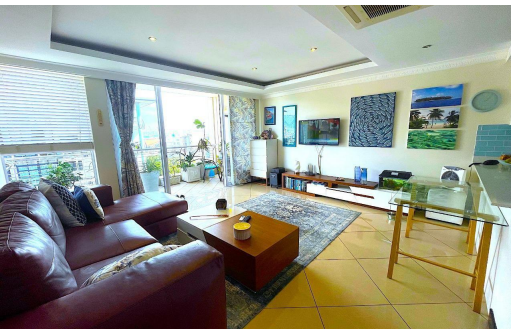

-  1
-  1
-  1

R10,000 pm

Apartment To Let in Point Waterfront

FLOOR SIZE	90m ²	GARAGES	1
LAND SIZE	-	PARKINGS	1
BEDROOMS	1	FLATLETS	-
BATHROOMS	1	DOMESTIC ACCOM.	-
KITCHENS	1	POOL	Yes
LOUNGES	1		
DINING ROOMS	1		
STUDIES	-		