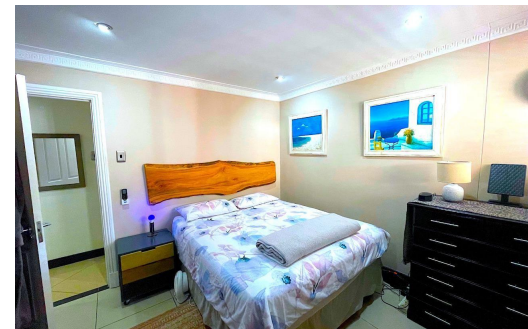

-  1
-  1
-  1

R10,000 pm

Apartment To Let in Point Waterfront

FLOOR SIZE	90m ²	GARAGES	1
LAND SIZE	-	PARKINGS	1
BEDROOMS	1	FLATLETS	-
BATHROOMS	1	DOMESTIC ACCOM.	-
KITCHENS	1	POOL	Yes
LOUNGES	1		
DINING ROOMS	1		
STUDIES	-		