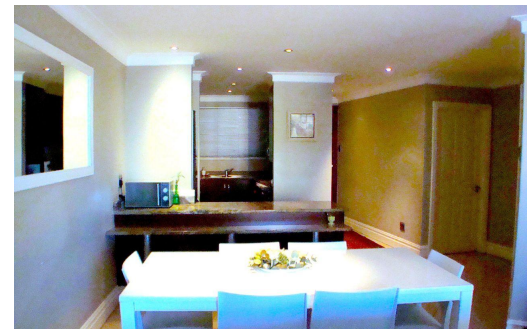

R2,100,000

Apartment For Sale in Point Waterfront

FLOOR SIZE	124m²	GARAGES	-
LAND SIZE	-	PARKINGS	1
BEDROOMS	2	FLATLETS	-
BATHROOMS	2	DOMESTIC ACCOM.	-
KITCHENS	1		
LOUNGES	1		
DINING ROOMS	-		
STUDIES	-		

RATES R1,979 pm (Estimated)
LEVY R2,470 pm

Craig Murphy
0798713838
craig@pwr.co.za