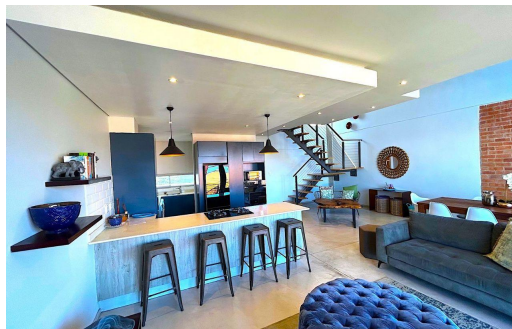

🛏 2

🚿 2

🚗 -

R2,575,000

Apartment For Sale in Point Waterfront

FLOOR SIZE	176m ²	GARAGES	-
LAND SIZE	-	PARKINGS	2
BEDROOMS	2	FLATLETS	-
BATHROOMS	2	DOMESTIC ACCOM.	-
KITCHENS	1	POOL	Yes
LOUNGES	1		
DINING ROOMS	1		
STUDIES	-		
FURNISHED	Yes		