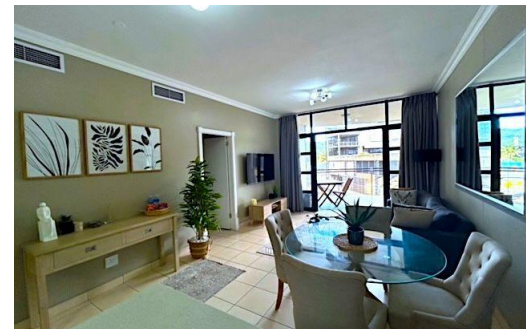

2
 2
 -

R15,000 pm

Apartment To Let in Point Waterfront

| | | | |
|---------------------|-----|------------------------|---|
| BEDROOMS | 2 | GARAGES | - |
| BATHROOMS | 2 | PARKINGS | 2 |
| KITCHENS | 1 | FLATLETS | - |
| LOUNGES | 1 | DOMESTIC ACCOM. | - |
| DINING ROOMS | 1 | | |
| STUDIES | - | | |
| FURNISHED | Yes | | |