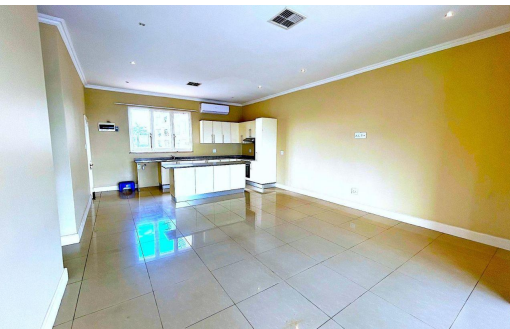

 2

 2.5

 -

R14,750 pm

Apartment To Let in Point Waterfront

FLOOR SIZE	-	GARAGES	-
LAND SIZE	-	PARKINGS	2
BEDROOMS	2	FLATLETS	-
BATHROOMS	2.5	DOMESTIC ACCOM.	-
KITCHENS	-		
LOUNGES	1		
DINING ROOMS	1		
STUDIES	-		