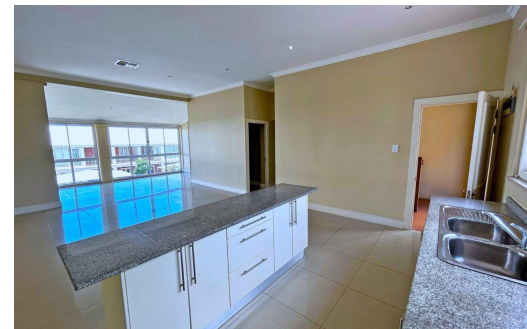

 2

 2.5

 -

R14,750 pm

Apartment To Let in Point Waterfront

FLOOR SIZE	-	GARAGES	-
LAND SIZE	-	PARKINGS	2
BEDROOMS	2	FLATLETS	-
BATHROOMS	2.5	DOMESTIC ACCOM.	-
KITCHENS	-		
LOUNGES	1		
DINING ROOMS	1		
STUDIES	-		