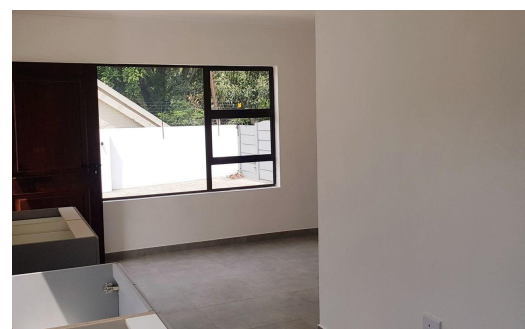

1

1

-

**R8,500 pm**

Garden Cottage To Let in Blairgowrie

<b>FLOOR SIZE</b>	51m <sup>2</sup>	<b>GARAGES</b>	-
<b>LAND SIZE</b>	294m <sup>2</sup>	<b>PARKINGS</b>	1
<b>BEDROOMS</b>	1	<b>FLATLETS</b>	-
<b>BATHROOMS</b>	1	<b>DOMESTIC ACCOM.</b>	-
<b>KITCHENS</b>	1		
<b>LOUNGES</b>	1		
<b>DINING ROOMS</b>	-		
<b>STUDIES</b>	-		