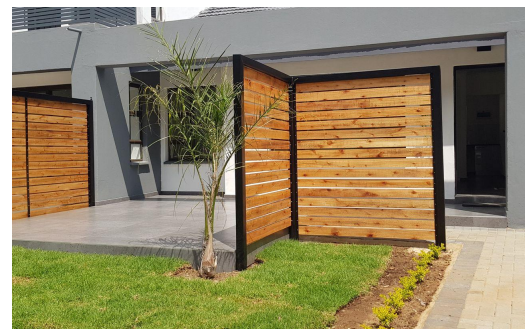

 0.5

 1

 -

R8,000 pm

Studio Apartment To Let in Blairgowrie

FLOOR SIZE	50m ²	GARAGES	-
LAND SIZE	924m ²	PARKINGS	1
BEDROOMS	0.5	FLATLETS	-
BATHROOMS	1	DOMESTIC ACCOM.	-
KITCHENS	1		
LOUNGES	1		
DINING ROOMS	-		
STUDIES	-		