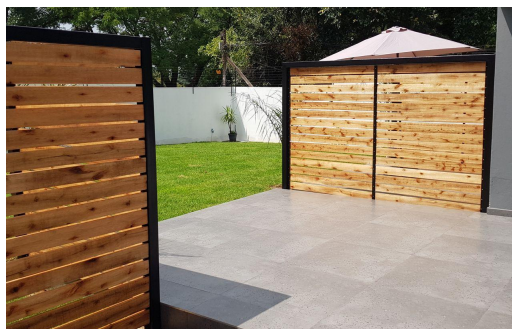

 0.5

 1

 -

R8,000 pm

Studio Apartment To Let in Blairgowrie

FLOOR SIZE	50m ²	GARAGES	-
LAND SIZE	924m ²	PARKINGS	1
BEDROOMS	0.5	FLATLETS	-
BATHROOMS	1	DOMESTIC ACCOM.	-
KITCHENS	1		
LOUNGES	1		
DINING ROOMS	-		
STUDIES	-		