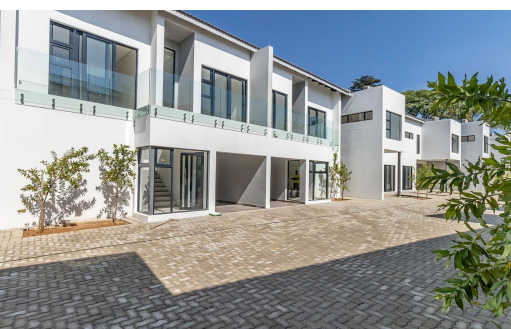

 3

 2.5

 -

R25,000 pm

Duplex To Let in Strathavon

FLOOR SIZE	183m ²	GARAGES	-
LAND SIZE	2,974m ²	PARKINGS	2
BEDROOMS	3	FLATLETS	-
BATHROOMS	2.5	DOMESTIC ACCOM.	-
KITCHENS	1		
LOUNGES	1		
DINING ROOMS	-		
STUDIES	-		