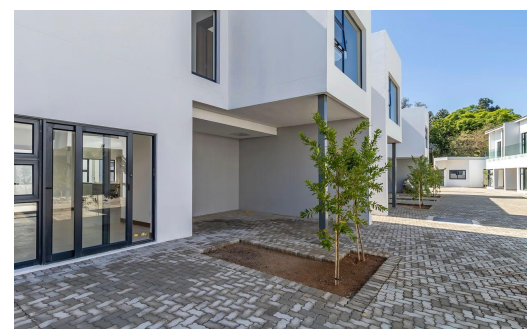

 3

 2.5

 -

R25,000 pm

Duplex To Let in Strathavon

FLOOR SIZE	183m ²	GARAGES	-
LAND SIZE	2,974m ²	PARKINGS	2
BEDROOMS	3	FLATLETS	-
BATHROOMS	2.5	DOMESTIC ACCOM.	-
KITCHENS	1		
LOUNGES	1		
DINING ROOMS	-		
STUDIES	-		