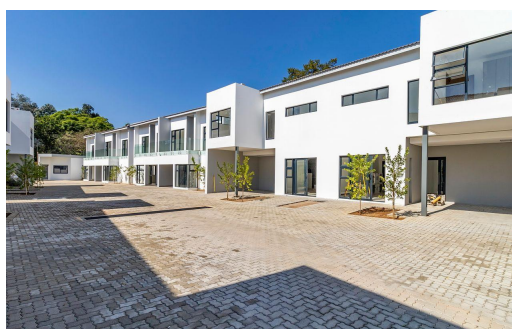

 3

 2.5

 -

R25,000 pm

Duplex To Let in Strathavon

FLOOR SIZE	183m ²	GARAGES	-
LAND SIZE	2,974m ²	PARKINGS	2
BEDROOMS	3	FLATLETS	-
BATHROOMS	2.5	DOMESTIC ACCOM.	-
KITCHENS	1		
LOUNGES	1		
DINING ROOMS	-		
STUDIES	-		