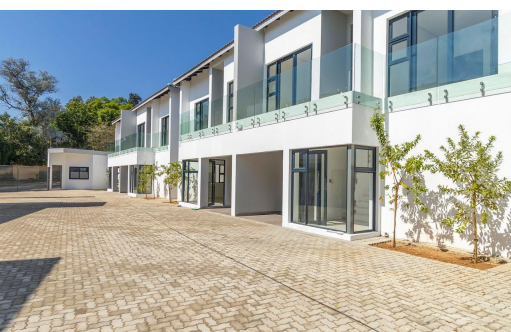

R18,000 pm

Duplex To Let in Strathavon

FLOOR SIZE	150m²	GARAGES	-
LAND SIZE	2,974m²	PARKINGS	1
BEDROOMS	2	FLATLETS	-
BATHROOMS	2.5	DOMESTIC ACCOM.	-
KITCHENS	1		
LOUNGES	1		
DINING ROOMS	-		
STUDIES	1		

Tess Young
0732699033
tess@original.co.za