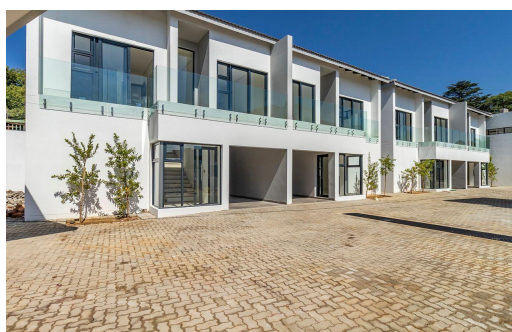

R18,000 pm

Duplex To Let in Strathavon

FLOOR SIZE	150m²	GARAGES	-
LAND SIZE	2,974m²	PARKINGS	1
BEDROOMS	2	FLATLETS	-
BATHROOMS	2.5	DOMESTIC ACCOM.	-
KITCHENS	1		
LOUNGES	1		
DINING ROOMS	-		
STUDIES	1		

Tess Young
0732699033
tess@original.co.za