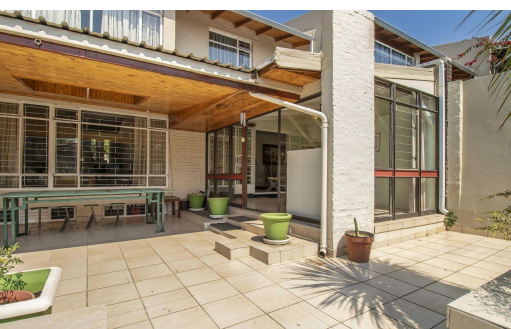

 4

 3.5

 2

**R2,350,000**

Townhouse For Sale in Atholl

<b>FLOOR SIZE</b>	233m <sup>2</sup>	<b>GARAGES</b>	2
<b>LAND SIZE</b>	8,325m <sup>2</sup>	<b>PARKINGS</b>	-
<b>BEDROOMS</b>	4	<b>FLATLETS</b>	-
<b>BATHROOMS</b>	3.5	<b>DOMESTIC ACCOM.</b>	-
<b>KITCHENS</b>	1	<b>POOL</b>	Yes
<b>LOUNGES</b>	2	<b>PETS ALLOWED</b>	Yes
<b>DINING ROOMS</b>	1		
<b>STUDIES</b>	1		