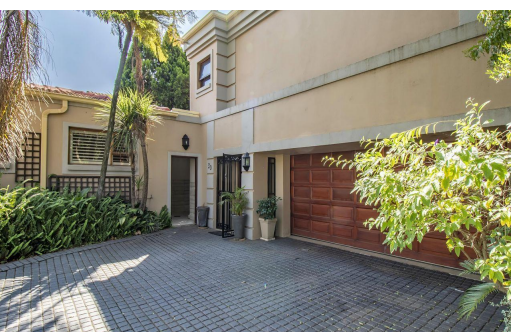

3

2.5

2

R3,950,000

Cluster For Sale in Morningside

FLOOR SIZE	-	GARAGES	2
LAND SIZE	348m ²	PARKINGS	-
BEDROOMS	3	FLATLETS	-
BATHROOMS	2.5	DOMESTIC ACCOM.	1
KITCHENS	1	POOL	Yes
LOUNGES	1	PETS ALLOWED	Yes
DINING ROOMS	1		
STUDIES	-		