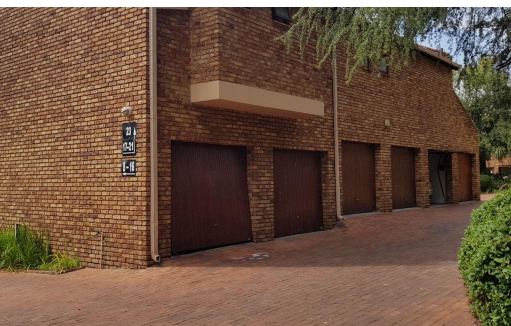

R11,000 pm

Apartment To Let in Atholl

FLOOR SIZE	104m²	GARAGES	1
LAND SIZE	11,741m²	PARKINGS	1
BEDROOMS	2	FLATLETS	-
BATHROOMS	2	DOMESTIC ACCOM.	-
KITCHENS	1	POOL	Yes
LOUNGES	1	PETS ALLOWED	Yes
DINING ROOMS	-		
STUDIES	1		

Tess Young
0732699033
tess@original.co.za