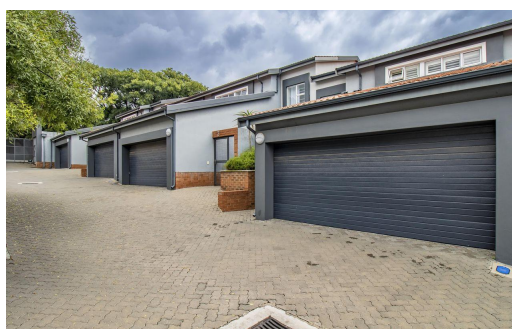

R22,000 pm

Townhouse To Let in Edenburg

FLOOR SIZE	211m²	GARAGES	2
LAND SIZE	3,755m²	PARKINGS	-
BEDROOMS	3	FLATLETS	-
BATHROOMS	3.5	DOMESTIC ACCOM.	1
KITCHENS	1	PETS ALLOWED	Yes
LOUNGES	1		
DINING ROOMS	1		
STUDIES	-		

Tess Young
0732699033
tess@original.co.za