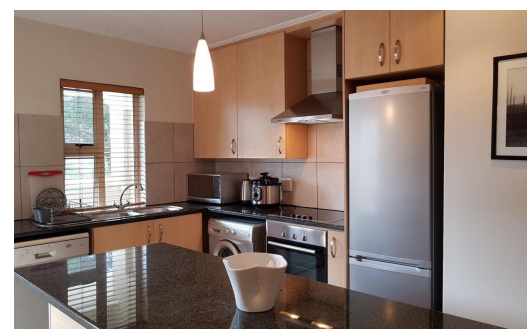

 2

 2

2

R15,000 pm

Apartment To Let in Morningside

FLOOR SIZE	107m ²	GARAGES	2
LAND SIZE	5,138m ²	PARKINGS	-
BEDROOMS	2	FLATLETS	-
BATHROOMS	2	DOMESTIC ACCOM.	-
KITCHENS	1	POOL	Yes
LOUNGES	1		
DINING ROOMS	1		
STUDIES	1		
FURNISHED	Yes		