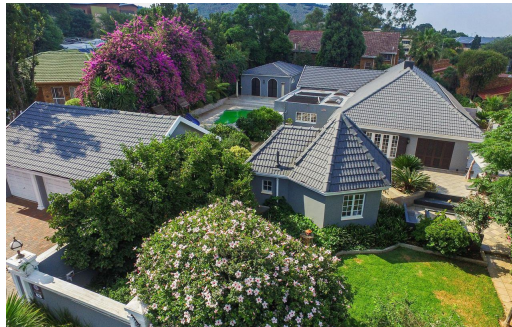

3

3

3

R35,000 pm

House To Let in Oriel

FLOOR SIZE	-
LAND SIZE	1,500m ²
BEDROOMS	3
BATHROOMS	3
KITCHENS	1
LOUNGES	2
DINING ROOMS	1
STUDIES	1

GARAGES	3
PARKINGS	-
FLATLETS	1
DOMESTIC ACCOM.	-
POOL	Yes
PETS ALLOWED	Yes