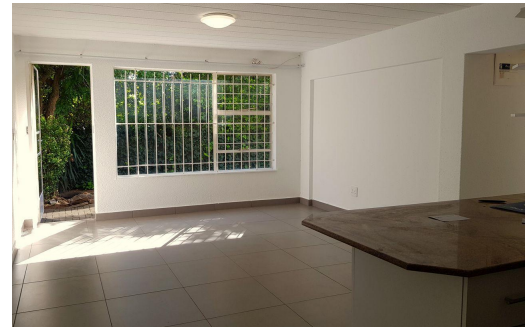

2
 1
 2

R799,000

Apartment For Sale in Bedford Gardens

FLOOR SIZE	62m ²	GARAGES	2
BEDROOMS	2	PARKINGS	2
BATHROOMS	1	FLATLETS	-
KITCHENS	-	DOMESTIC ACCOM.	-
LOUNGES	1	POOL	Yes
DINING ROOMS	-	PETS ALLOWED	Yes
STUDIES	-		