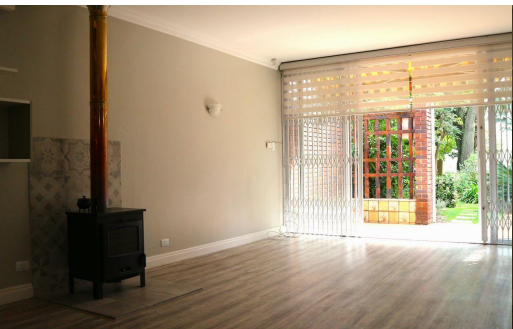

 2  
 2.5  
 1

**R1,250,000**

Townhouse For Sale in Essexwold

<b>FLOOR SIZE</b>	109m <sup>2</sup>	<b>GARAGES</b>	1
<b>BEDROOMS</b>	2	<b>CARPORTS</b>	1
<b>BATHROOMS</b>	2.5	<b>FLATLETS</b>	-
<b>KITCHENS</b>	1	<b>DOMESTIC ACCOM.</b>	-
<b>LOUNGES</b>	1	<b>PETS ALLOWED</b>	Yes
<b>DINING ROOMS</b>	1		
<b>STUDIES</b>	-		