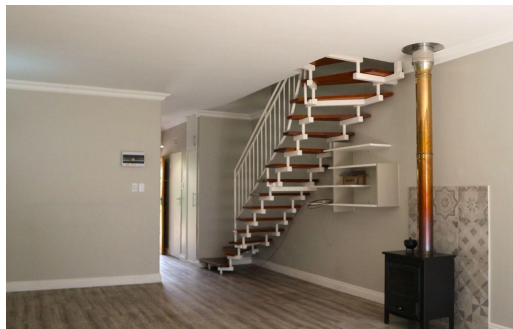

 2  
 2.5  
 1

**R1,250,000**

Townhouse For Sale in Essexwold

<b>FLOOR SIZE</b>	109m <sup>2</sup>	<b>GARAGES</b>	1
<b>BEDROOMS</b>	2	<b>CARPORTS</b>	1
<b>BATHROOMS</b>	2.5	<b>FLATLETS</b>	-
<b>KITCHENS</b>	1	<b>DOMESTIC ACCOM.</b>	-
<b>LOUNGES</b>	1	<b>PETS ALLOWED</b>	Yes
<b>DINING ROOMS</b>	1		
<b>STUDIES</b>	-		