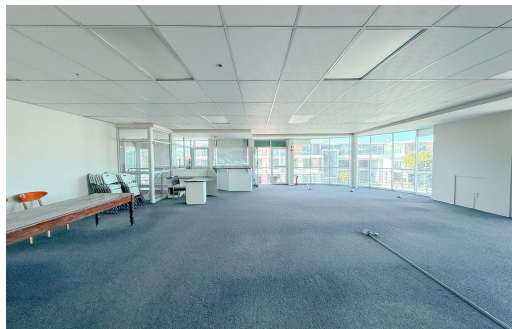

 2
 -

R32,000 pm
155m² Office To Let in Plettenberg Bay Central

FLOOR SIZE 155m² **OPEN PARKINGS** 2
TITLE Sectional Title
ZONING Commercial

Byron Braun
0768753355
byron@plettrealty.co.za