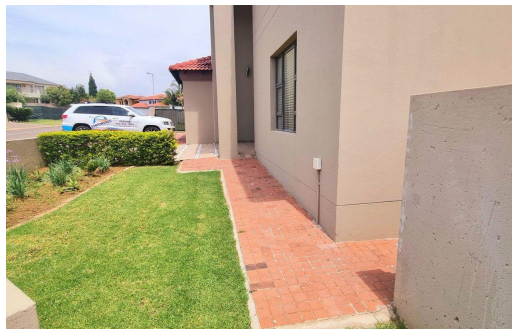

5
 4.5
 3

R3,999,000

House For Sale in Crescent Wood Country Estate

FLOOR SIZE	-	GARAGES	3
LAND SIZE	-	CARPORTS	4
BEDROOMS	5	FLATLETS	-
BATHROOMS	4.5	DOMESTIC ACCOM.	-
KITCHENS	1	POOL	Yes
LOUNGES	3	PETS ALLOWED	Yes
DINING ROOMS	1		
STUDIES	1		