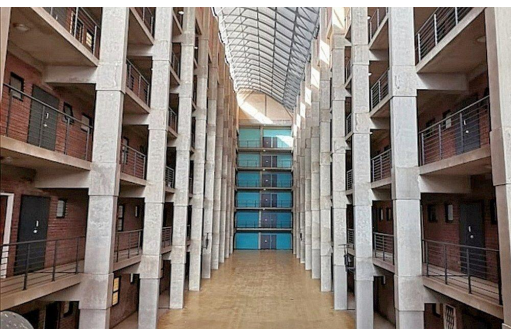

R10,500 pm

Apartment To Let in Milpark

FLOOR SIZE	68m²	GARAGES	-
LAND SIZE	6,056m²	PARKINGS	1
BEDROOMS	2	FLATLETS	-
BATHROOMS	1	DOMESTIC ACCOM.	-
KITCHENS	1		
LOUNGES	1		
DINING ROOMS	-		
STUDIES	-		

Eugene Naidoo
084 035 9553
eugene@gaylin.co.za