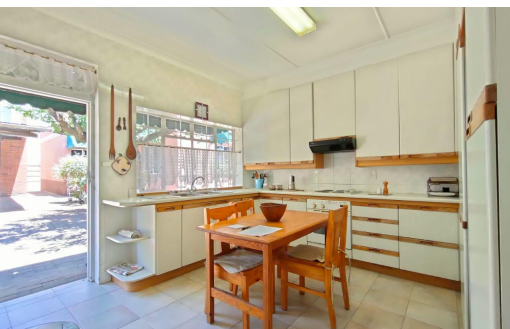

 3
 2
 1

R1,699,000

Freestanding For Sale in Robertsham

LAND SIZE	885m ²	GARAGES	1
BEDROOMS	3	PARKINGS	6
BATHROOMS	2	FLATLETS	1
KITCHENS	1	DOMESTIC ACCOM.	1
LOUNGES	1	PETS ALLOWED	Yes
DINING ROOMS	1		
STUDIES	-		