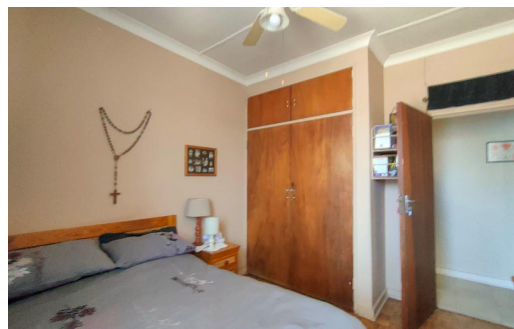

 3
 2
 1

R1,699,000

Freestanding For Sale in Robertsham

LAND SIZE	885m ²	GARAGES	1
BEDROOMS	3	PARKINGS	6
BATHROOMS	2	FLATLETS	1
KITCHENS	1	DOMESTIC ACCOM.	1
LOUNGES	1	PETS ALLOWED	Yes
DINING ROOMS	1		
STUDIES	-		