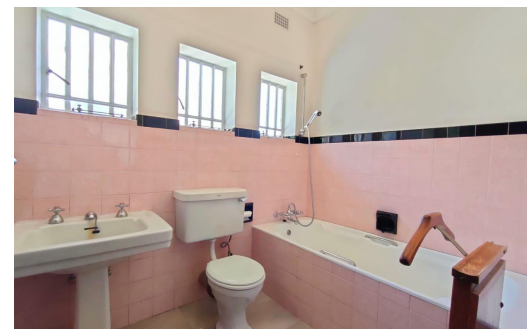

 3
 2
 1

R1,699,000

Freestanding For Sale in Robertsham

LAND SIZE	885m ²	GARAGES	1
BEDROOMS	3	PARKINGS	6
BATHROOMS	2	FLATLETS	1
KITCHENS	1	DOMESTIC ACCOM.	1
LOUNGES	1	PETS ALLOWED	Yes
DINING ROOMS	1		
STUDIES	-		