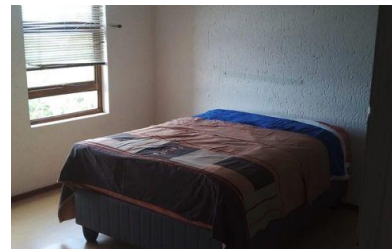

TWO BEDROOM, TWO BATHROOM UNIT WITH A VIEW OVER...

This rental unit in Mont Blanc, Constantia Kloof has a communal pool in the complex

Enter into the spacious lounge area, which leads off onto the patio which offers amazing views of Constantia Kloof. Just around the corner is a kitchen with upmarket tiles lots of space to store all those kitchen appliances. That's not all, the kitchen annexes onto a little area that can be used as a eating nook.

The main bedroom is light and airy with laminate floors and again lots of cupboard space.

It has a little en-suite, with a big shower, basin and toilet A full bathroom services the second bedroom.

There is under cover parking for one car.

Rent - R 7000

Deposit - R 7 000

Electricity and water for tenants own account
approx R 1 000

Michele Fenner
Agent

0637792544 / michelef@gaylin.co.za

Gaylin Estate Agents
341 Beyers Naude Drive

011 268 8000