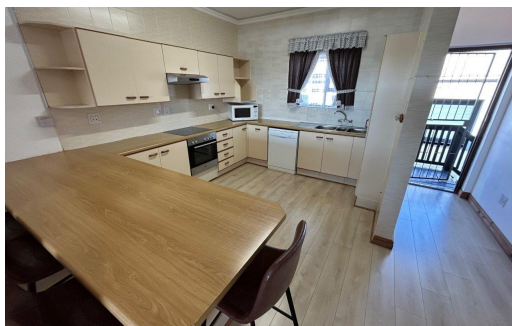

 2

 2

 1

R1,900,000

Flat For Sale in Ferreira Town

FLOOR SIZE	152m ²	GARAGES	1
LAND SIZE	3,535m ²	PARKINGS	-
BEDROOMS	2	FLATLETS	-
BATHROOMS	2	DOMESTIC ACCOM.	-
KITCHENS	1		
LOUNGES	-		
DINING ROOMS	1		
STUDIES	-		