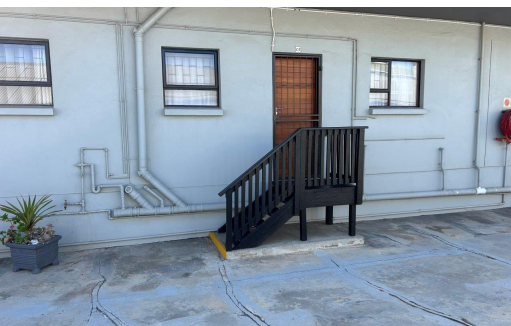

 2

 2

 1

R1,900,000

Flat For Sale in Ferreira Town

FLOOR SIZE	152m ²	GARAGES	1
LAND SIZE	3,535m ²	PARKINGS	-
BEDROOMS	2	FLATLETS	-
BATHROOMS	2	DOMESTIC ACCOM.	-
KITCHENS	1		
LOUNGES	-		
DINING ROOMS	1		
STUDIES	-		