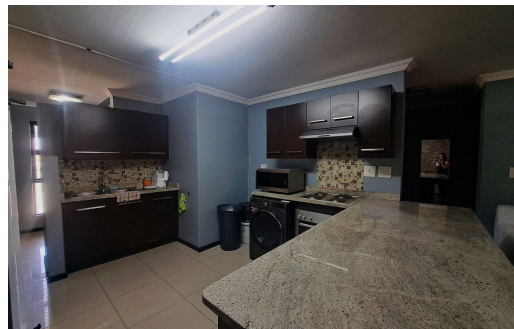

2

2

-

R9,500 pm

Apartment To Let in Bedfordview

FLOOR SIZE	96m ²	GARAGES	-
LAND SIZE	96m ²	PARKINGS	1
BEDROOMS	2	FLATLETS	-
BATHROOMS	2	DOMESTIC ACCOM.	-
KITCHENS	1	POOL	Yes
LOUNGES	1		
DINING ROOMS	-		
STUDIES	-		