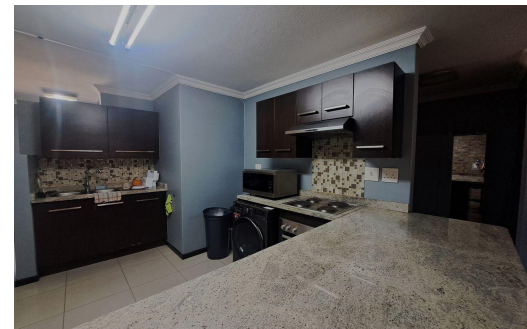

2

2

-

R9,500 pm

Apartment To Let in Bedfordview

FLOOR SIZE	96m ²	GARAGES	-
LAND SIZE	96m ²	PARKINGS	1
BEDROOMS	2	FLATLETS	-
BATHROOMS	2	DOMESTIC ACCOM.	-
KITCHENS	1	POOL	Yes
LOUNGES	1		
DINING ROOMS	-		
STUDIES	-		