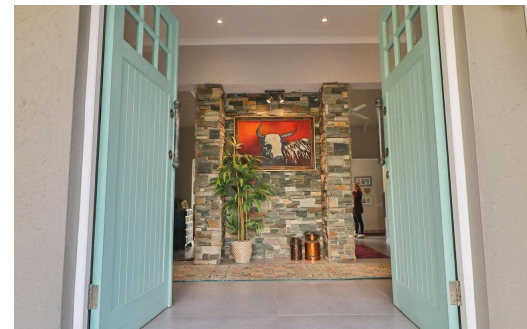

4

3.5

3

R5,999,000

House For Sale in Summer Breeze Estate

FLOOR SIZE 480m²
LAND SIZE 9,121m²
BEDROOMS 4
BATHROOMS 3.5
KITCHENS 1
LOUNGES 1
DINING ROOMS 1
STUDIES 1

GARAGES 3
PARKINGS 6
FLATLETS -
DOMESTIC ACCOM. -
POOL Yes
PETS ALLOWED Yes