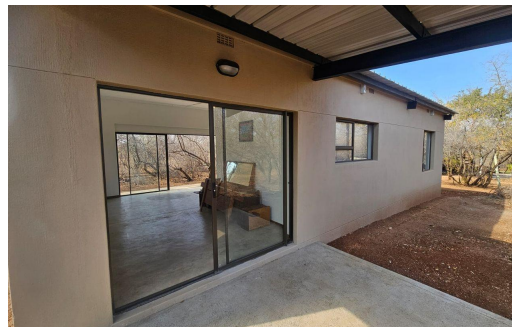

R13,500 pm

Garden Cottage To Let in Hoedspruit Wildlife Estate

FLOOR SIZE	72m²
LAND SIZE	-
BEDROOMS	2
BATHROOMS	1
KITCHENS	1
LOUNGES	1
DINING ROOMS	1
STUDIES	-

GARAGES	-
PARKINGS	-
FLATLETS	-
DOMESTIC ACCOM.	-

Michelle Herb
071 652 9140
michelle.herb@century21.co.za