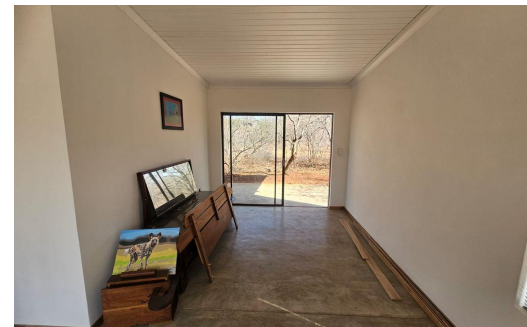

R13,500 pm

Garden Cottage To Let in Hoedspruit Wildlife Estate

FLOOR SIZE	72m²
LAND SIZE	-
BEDROOMS	2
BATHROOMS	1
KITCHENS	1
LOUNGES	1
DINING ROOMS	1
STUDIES	-

GARAGES	-
PARKINGS	-
FLATLETS	-
DOMESTIC ACCOM.	-

Michelle Herb
071 652 9140
michelle.herb@century21.co.za