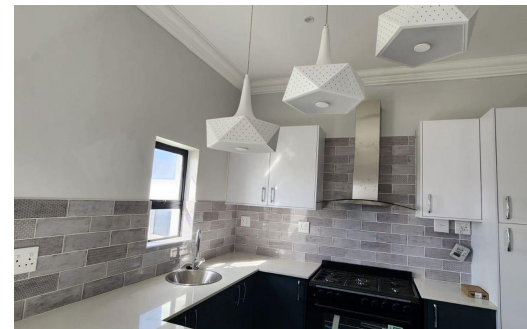

R2,995,000

Gated Estate For Sale in Laguna

FLOOR SIZE	-	GARAGES	2
LAND SIZE	513m²	PARKINGS	4
BEDROOMS	3	FLATLETS	-
BATHROOMS	2	DOMESTIC ACCOM.	-
KITCHENS	1	PETS ALLOWED	Yes
LOUNGES	1		
DINING ROOMS	1		
STUDIES	-		

RATES	R750 pm (Estimated)
LEVY	R400 pm

Kyle Young
078 572 3503
kyle.young@century21.co.za