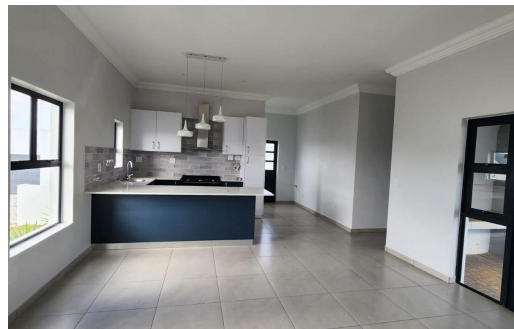

3

2

2

R2,995,000

Gated Estate For Sale in Laguna

FLOOR SIZE	-	GARAGES	2
LAND SIZE	513m ²	PARKINGS	4
BEDROOMS	3	FLATLETS	-
BATHROOMS	2	DOMESTIC ACCOM.	-
KITCHENS	1	PETS ALLOWED	Yes
LOUNGES	1		
DINING ROOMS	1		
STUDIES	-		