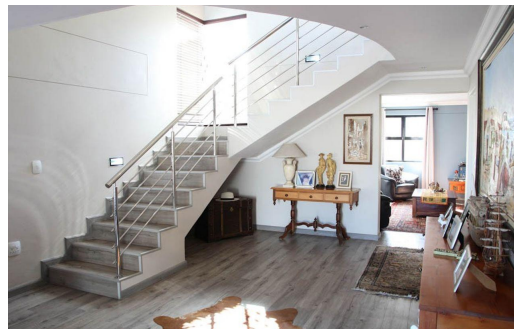

4

3.5

2

R6,995,000

Gated Estate For Sale in Calypso Beach

FLOOR SIZE 462m²
LAND SIZE 354m²
BEDROOMS 4
BATHROOMS 3.5
KITCHENS 1
LOUNGES 2
DINING ROOMS 1
STUDIES -

GARAGES 2
PARKINGS 4
FLATLETS -
DOMESTIC ACCOM. -
PETS ALLOWED Yes