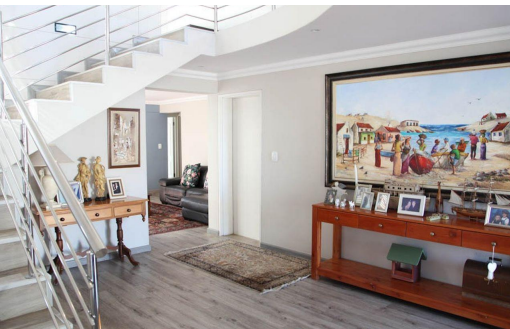

4

3.5

2

R6,995,000

Gated Estate For Sale in Calypso Beach

FLOOR SIZE 462m²
LAND SIZE 354m²
BEDROOMS 4
BATHROOMS 3.5
KITCHENS 1
LOUNGES 2
DINING ROOMS 1
STUDIES -

GARAGES 2
PARKINGS 4
FLATLETS -
DOMESTIC ACCOM. -
PETS ALLOWED Yes