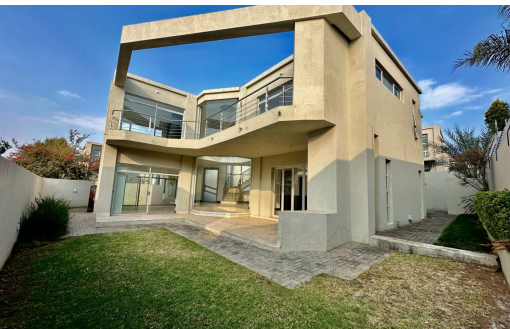

4

3.5

2

R35,000 pm Cluster To Let in Sandown

FLOOR SIZE 575m²
LAND SIZE -
BEDROOMS 4
BATHROOMS 3.5
KITCHENS 1
LOUNGES 1
DINING ROOMS 1
STUDIES -

GARAGES 2
PARKINGS -
FLATLETS -
DOMESTIC ACCOM. 1

Sivashni Rajaram
076 813 1203
sivashni.rajaram@century21.co.za