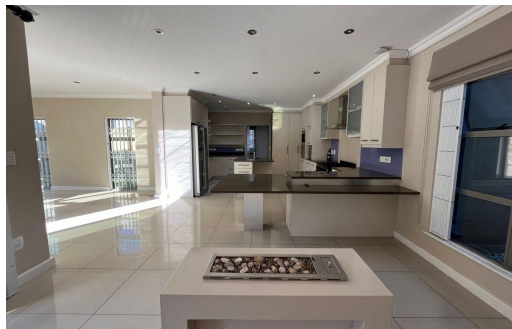

R32,000 pm

Cluster To Let in Illovo

FLOOR SIZE	350m²
LAND SIZE	-
BEDROOMS	4
BATHROOMS	4
KITCHENS	1
LOUNGES	2
DINING ROOMS	2
STUDIES	1

GARAGES	4
PARKINGS	7
FLATLETS	-
DOMESTIC ACCOM.	2
PETS ALLOWED	Yes

Aneeqah Udemans
083 271 3368
aneeqah.udemans@century21.co.za