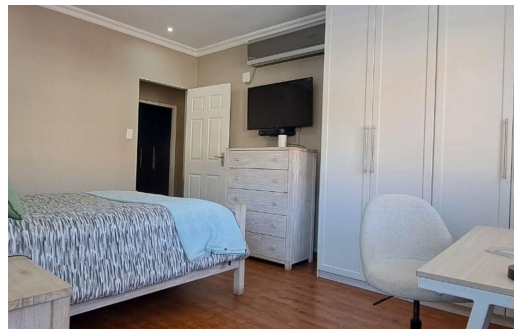

4

2

3

R4,380,000

Duplex For Sale in Boschdal

FLOOR SIZE 400m²
LAND SIZE 510m²
BEDROOMS 4
BATHROOMS 2
KITCHENS 1
LOUNGES 1
DINING ROOMS 1
STUDIES 1

GARAGES 3
PARKINGS 3
FLATLETS -
DOMESTIC ACCOM. -
POOL Yes
PETS ALLOWED Yes