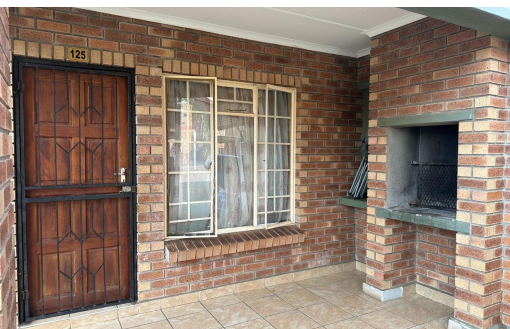

2

1

-

R680,000

Apartment For Sale in Waterval East

FLOOR SIZE	65m ²	GARAGES	-
LAND SIZE	54,609m ²	PARKINGS	1
BEDROOMS	2	FLATLETS	-
BATHROOMS	1	DOMESTIC ACCOM.	-
KITCHENS	-		
LOUNGES	1		
DINING ROOMS	-		
STUDIES	-		