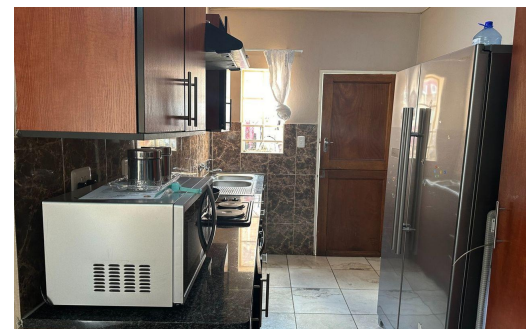

2

1

-

R680,000

Apartment For Sale in Waterval East

FLOOR SIZE	65m ²	GARAGES	-
LAND SIZE	54,609m ²	PARKINGS	1
BEDROOMS	2	FLATLETS	-
BATHROOMS	1	DOMESTIC ACCOM.	-
KITCHENS	-		
LOUNGES	1		
DINING ROOMS	-		
STUDIES	-		